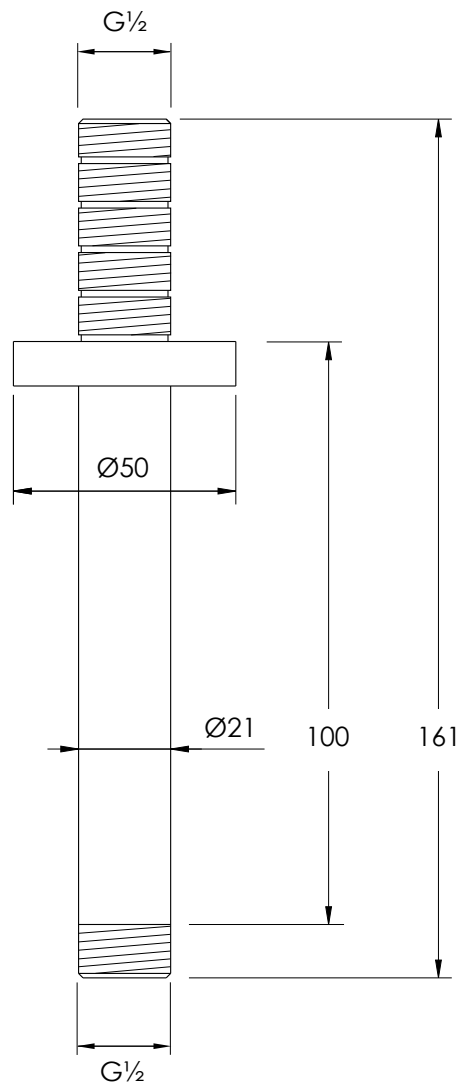

COALBROOK

CO4007

CEILING ARM (100MM)

DATE: 03/09/21

REVISION: A

DIMENSIONS IN MILLIMETRES

WHILST EVERY EFFORT IS MADE TO ENSURE THE ACCURACY OF THESE DATA SHEETS THEY ARE SUBJECT TO CHANGE WITHOUT NOTICE AS PART OF THE COMPANY'S PRODUCT DEVELOPMENT PROCESS